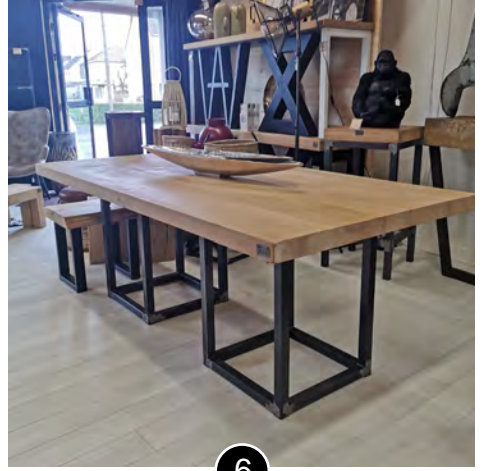

MOBILIER DESIGN STEEL WOOD

Home & Business

MADE IN FRANCE

Fabrication de mobilier sur mesure **Vintage Bois & Métal**

MOBILIER DESIGN STEEL WOOD

By SPO

10

11