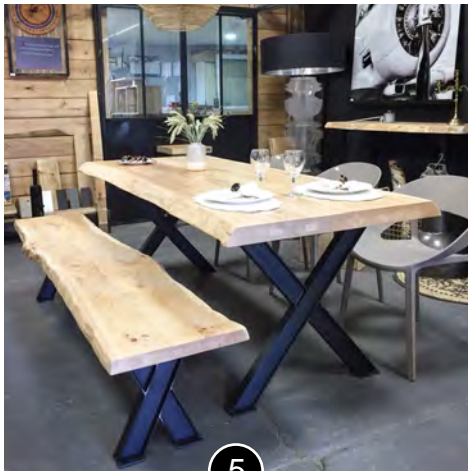

MOBILIER DESIGN STEEL WOOD

Home & Business

MADE IN FRANCE

Fabrication de mobilier sur mesure **Vintage Bois & Métal**

MOBILIER DESIGN STEEL WOOD

By SPO

10

11

20

21

MOBILIER DESIGN STEEL WOOD

By SPO

22

23

24

25