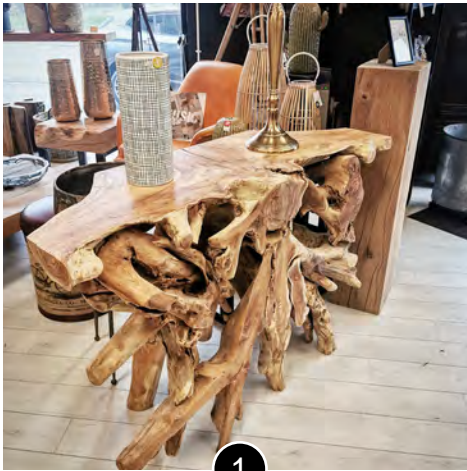

MOBILIER DESIGN STEEL WOOD

Home & Business

MADE IN FRANCE

Fabrication de mobilier sur mesure **Vintage Bois & Métal**

MOBILIER DESIGN STEEL WOOD

By SPO

10

11

20

21

MOBILIER DESIGN STEEL WOOD

By SPO

22

23

24

25