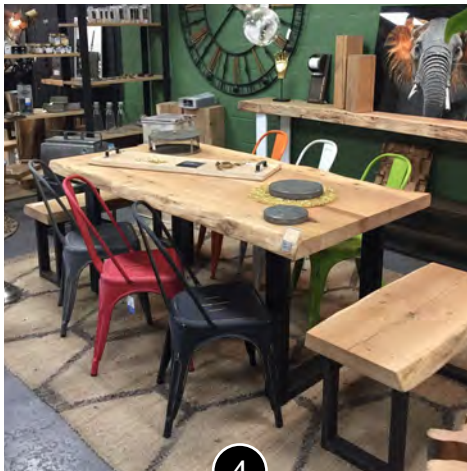

MOBILIER DESIGN STEEL WOOD

Home & Business

MADE IN FRANCE

Fabrication de mobilier sur mesure **Vintage Bois & Métal**

MOBILIER DESIGN STEEL WOOD

By SPO

10

11