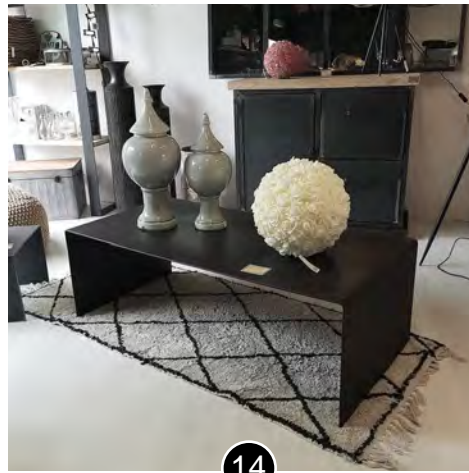

14

MOBILIER DESIGN STEEL WOOD

By SPO