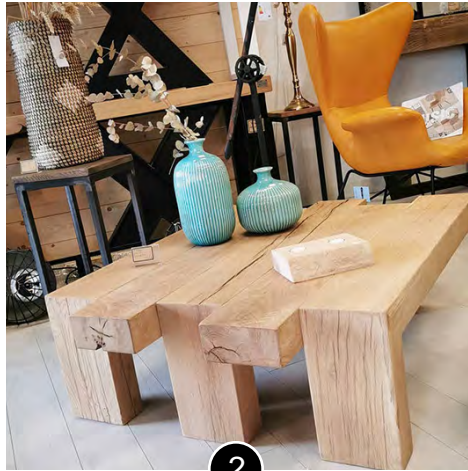

MOBILIER DESIGN STEEL WOOD

Home & Business

MADE IN FRANCE

Fabrication de mobilier sur mesure **Vintage Bois & Métal**

MOBILIER DESIGN STEEL WOOD

By SPO

10

11

20

21

MOBILIER DESIGN STEEL WOOD

By SPO

22

23

24

25