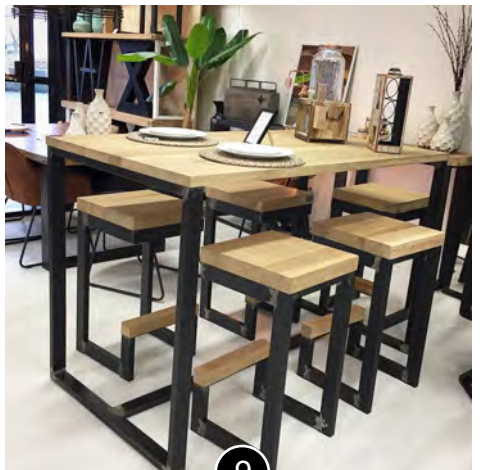

MOBILIER DESIGN STEEL WOOD

Home & Business

MADE IN FRANCE

Fabrication de mobilier sur mesure **Vintage Bois & Métal**

MOBILIER DESIGN STEEL WOOD

By SPO

10

11