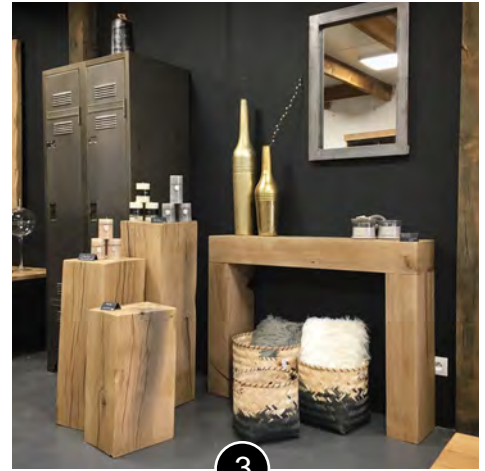

MOBILIER DESIGN STEEL WOOD

Home & Business

MADE IN FRANCE

Fabrication de mobilier sur mesure **Vintage Bois & Métal**

MOBILIER DESIGN STEEL WOOD

By SPO

10

11