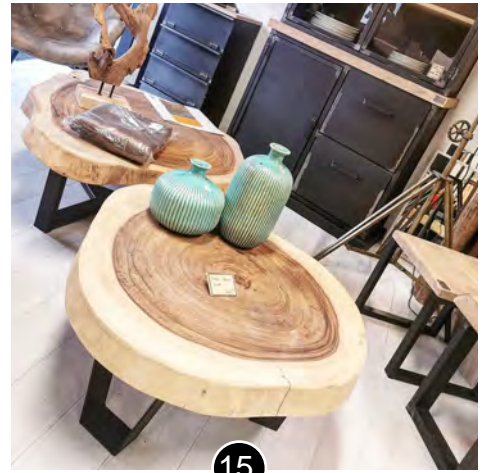

15

MOBILIER DESIGN STEEL WOOD

By SPO