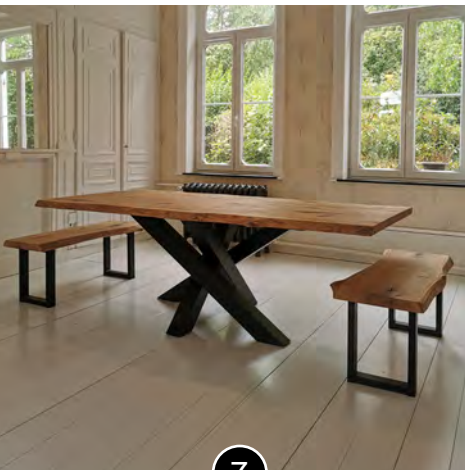

MOBILIER DESIGN STEEL WOOD

Home & Business

MADE IN FRANCE

Fabrication de mobilier sur mesure **Vintage Bois & Métal**

MOBILIER DESIGN STEEL WOOD

By SPO

10

11