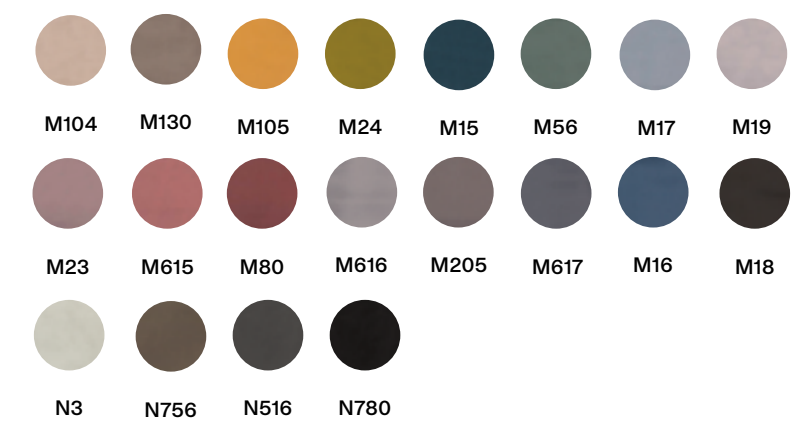

Misure / Dimensions cm

Finiture / Finishes

Gambe
Legs

Seduta
Seat

Fenice-L

Euclide-F240
110x240 cm
→ P. 32

 Discovery-L
 90x160 (+50+50) cm
 → P. 72

Fenice-L