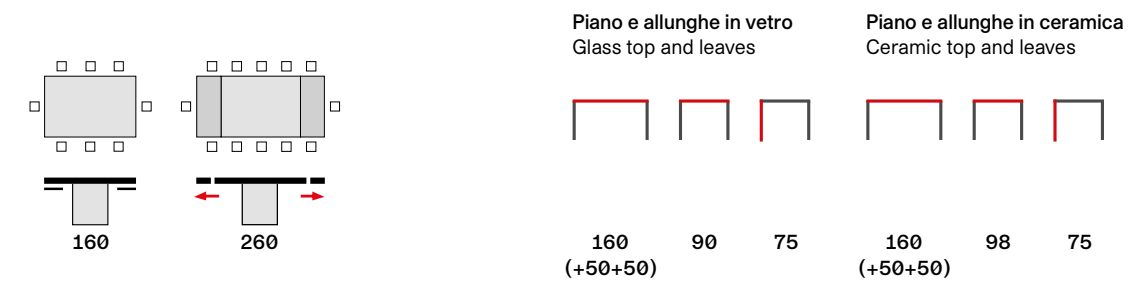

Urban-LS
→ P. 396

Contour-185
185x49xH80 cm
→ P. 360

Opera
→ P. 188

Urban-LO
→ P. 392

Discovery

designed by
Domitalia • Patented

Misure / Dimensions cm

Finiture / Finishes

designed by
Domitalia • Patented

Misure / Dimensions cm

Piano e allunghe in vetro
Glass top and leaves

160 90 75
(+50+50)

Piano e allunghe in ceramica
Ceramic top and leaves

160 98 75
(+50+50)

Finiture / Finishes