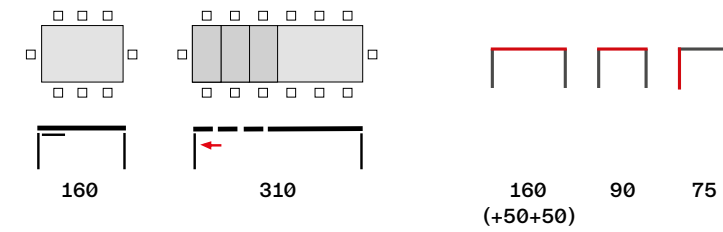

Universe-160

Universe-160

designed by
Adriano Balutto Associati • Patented

Misure / Dimensions cm

Finiture / Finishes

Base
Base

Piano e allunghe in melaminico, impiallacciato, in laminato, ceramica o vetro. Allunghe in melaminico per piani in melaminico e vetro, in MDF per piani in ceramica.
Melamine, veneered, laminate, ceramic or glass top. Melamine leaves for melamine and glass tops, in MDF for ceramic tops