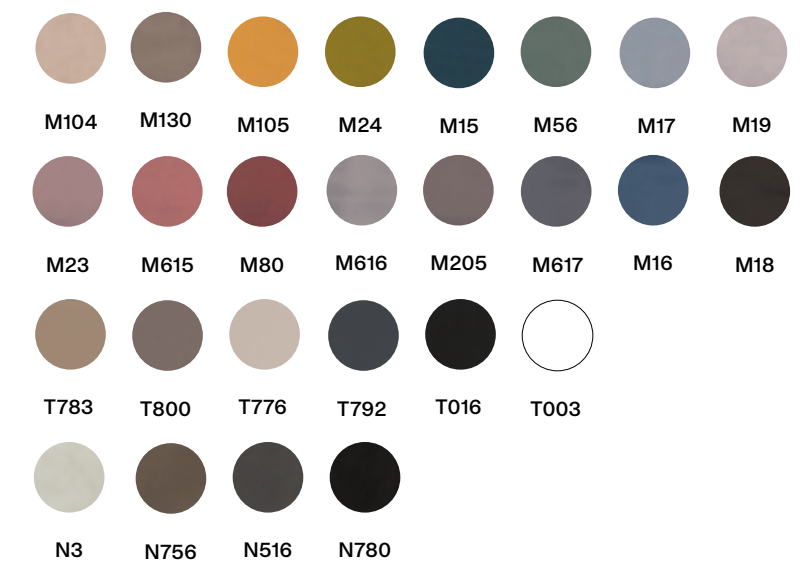

Misure / Dimensions cm

Finiture / Finishes

Gambe
Legs

Seduta
Seat