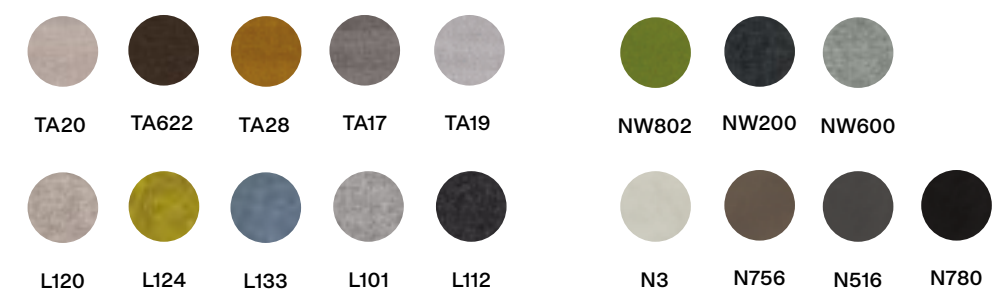

Misure / Dimensions cm

Finiture / Finishes

Gambe
Legs

Seduta
Seat