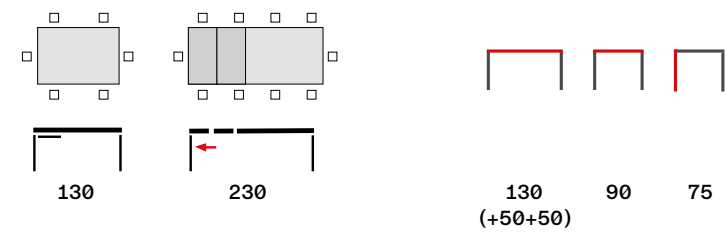

Misure / Dimensions cm