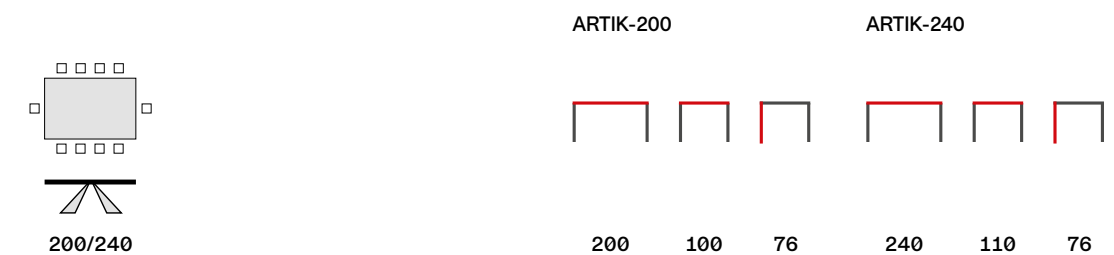

Misure / Dimensions cm

Finiture / Finishes

Base
Base

VT

Piano in rovere massiccio
Solid oak top

RCI

RSI