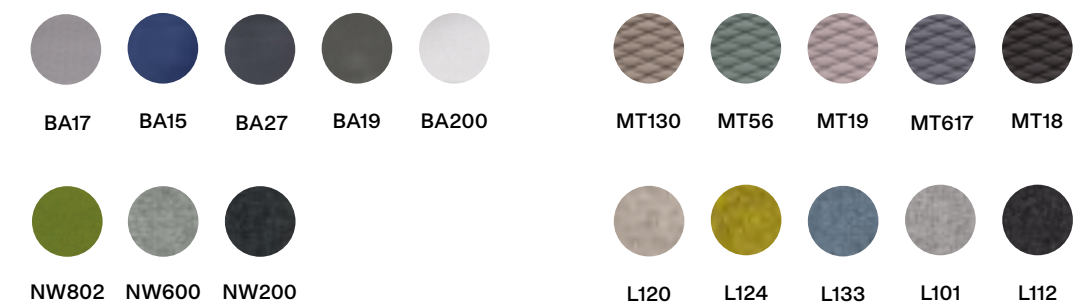

Misure / Dimensions cm

Finiture / Finishes

Gambe
Legs

Seduta
Seat