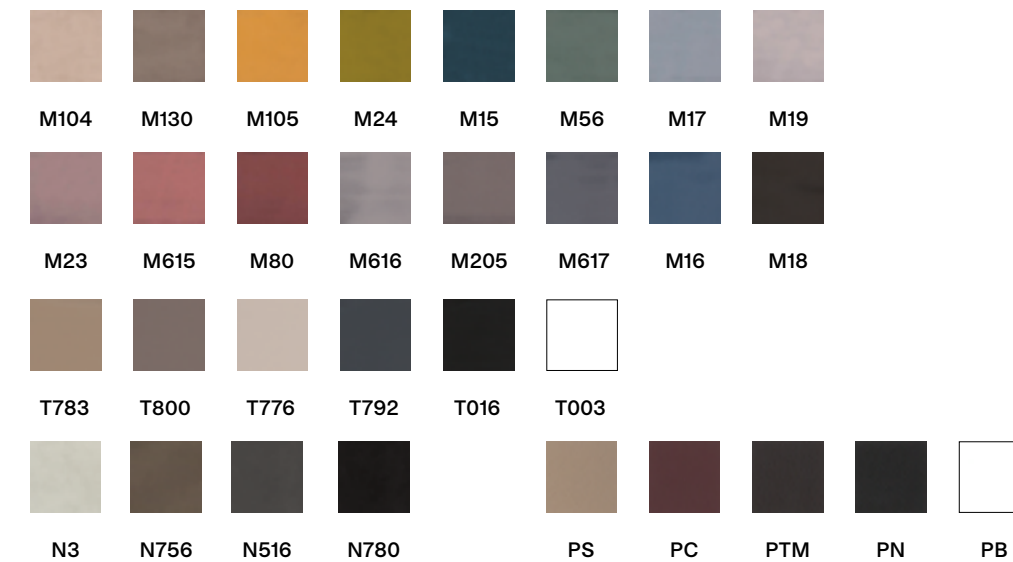

Misure / Dimensions cm

Finiture / Finishes

Rivestimento
Upholstery