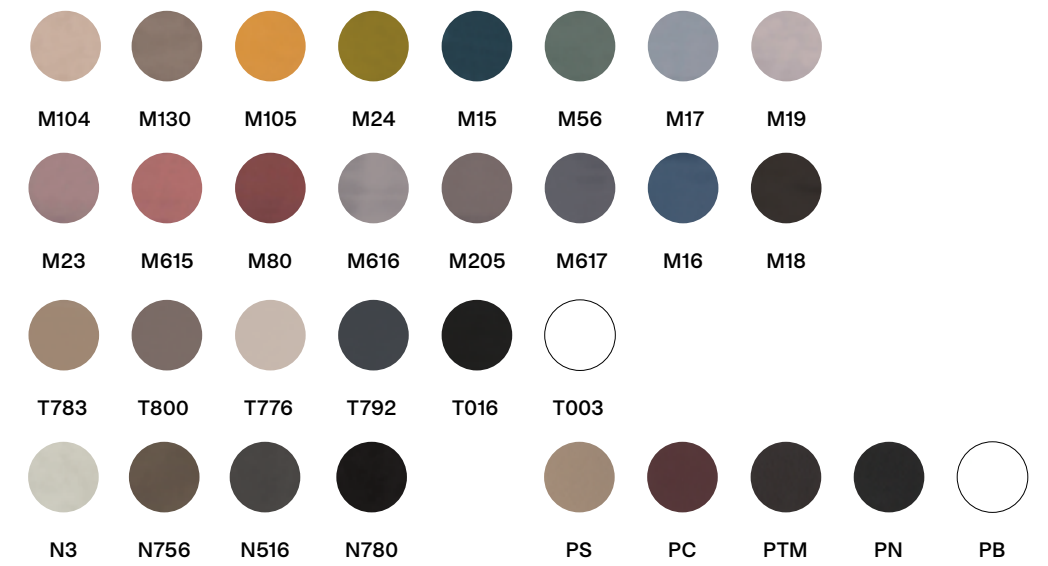

Misure / Dimensions cm

Finiture / Finishes

Gambe
Legs

Seduta
Seat