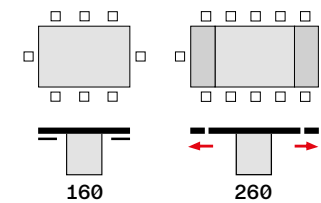

Base
Base

Piano e allunghe in ceramica
Ceramic top and leaves

Piano e allunghe in vetro
Glass top and leaves

Discovery-L

Fenice-L
→ P. 182

Anja-M
→ P. 200

Contour-185
185x49xH80 cm
→ P. 360

Discovery-L

designed by
Domitalia • Patented

Misure / Dimensions cm

Piano e allunghe in vetro
Glass top and leaves

160 90 75
(+50+50)

Piano e allunghe in ceramica
Ceramic top and leaves

160 98 75
(+50+50)

Finiture / Finishes