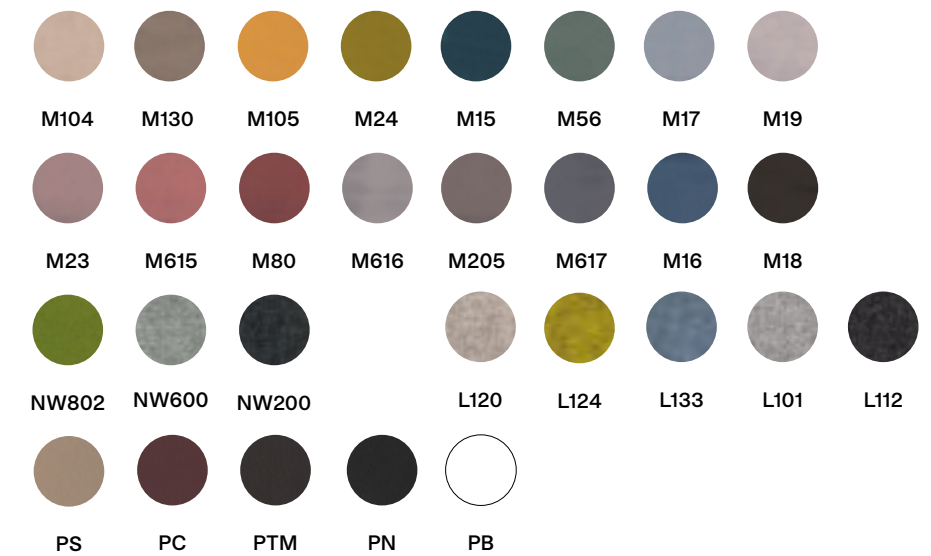

Misure / Dimensions cm

Finiture / Finishes

**Gambe
Legs**

**Seduta
Seat**

**Seduta
Seat**