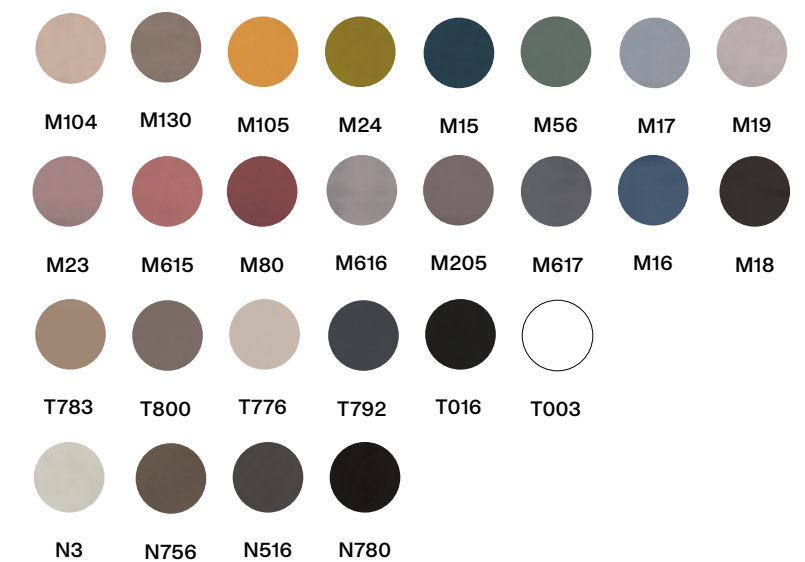

Style-TR

Style-TR

designed by
Radice & Orlandini • Patented

Misure / Dimensions cm

Finiture / Finishes

Gambe
Legs

Seduta
Seat

Fly-B