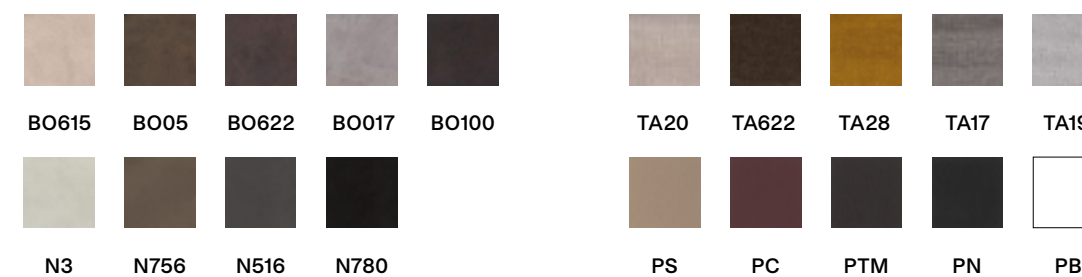

Finiture / Finishes

Rivestimento
Upsholstery