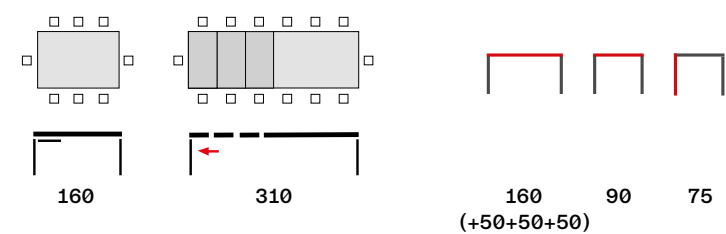

Universe-160

Gambe legno
Wooden legs

Gel-L
→ P. 262

Playa
→ P. 266

Universe-160
-
Gambe legno
Wooden legs

designed by
Domitalia • Patented

Misure / Dimensions cm

Finiture / Finishes