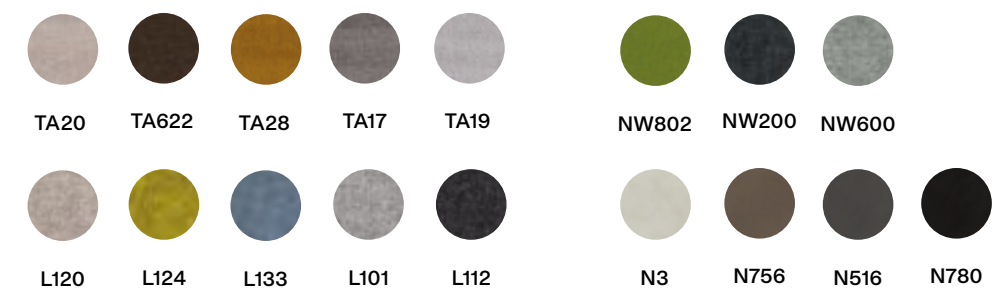

Misure / Dimensions cm

Finiture / Finishes

Gambe
Legs

Seduta
Seat