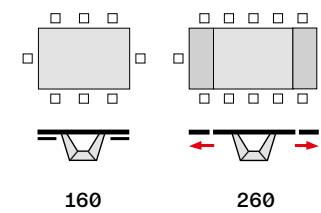

Tavoli
Tables
Tische
Tables
Mesas

Trophy

Anaïs-M
→ P. 150

Chloe-B
→ P. 156

Trophy

designed by
Radice & Orlandini • Patented

Misure / Dimensions cm

Piano e allunghe in ceramica
Ceramic top and leaves