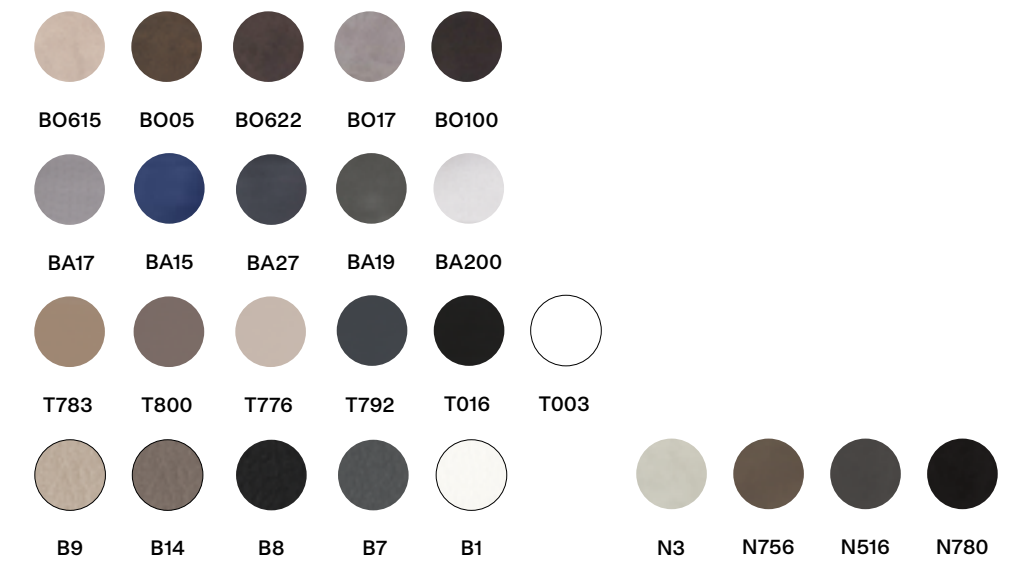

Misure / Dimensions cm

Finiture / Finishes

Gambe
Legs

Seduta
Seat