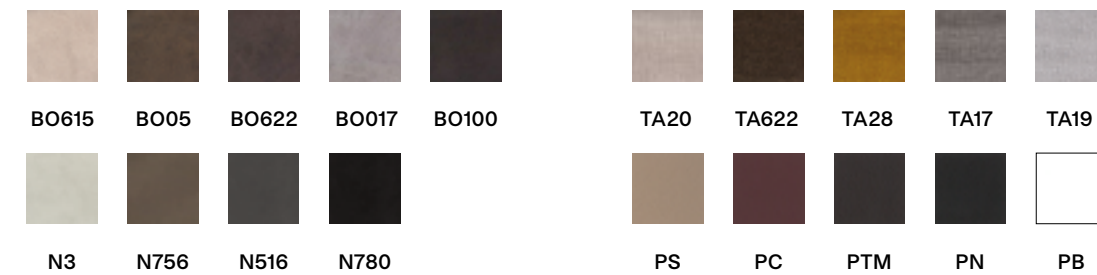

Misure / Dimensions cm

Finiture / Finishes

Rivestimento
Upsholstery