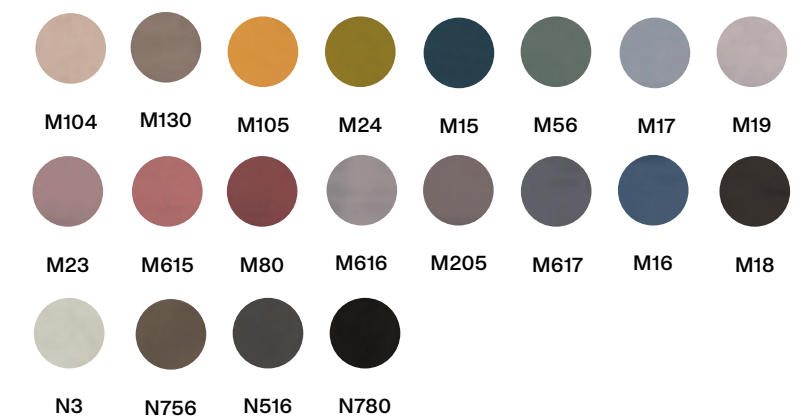

Misure / Dimensions cm

Finiture / Finishes

Gambe
Legs

Seduta
Seat