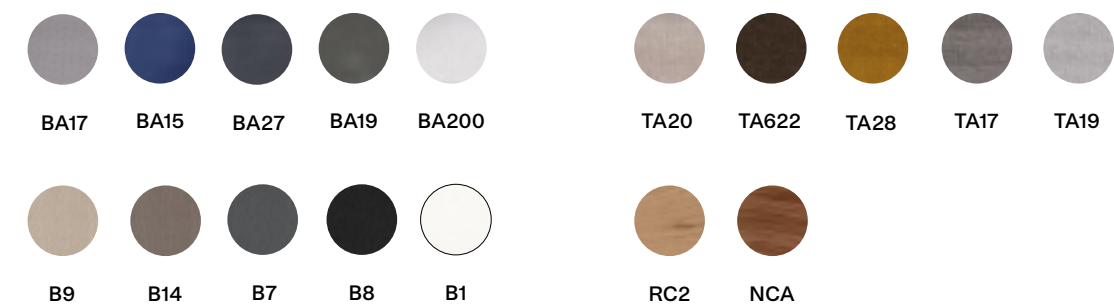

Misure / Dimensions cm

Finiture / Finishes

Gambe
Legs

Seduta
Seat