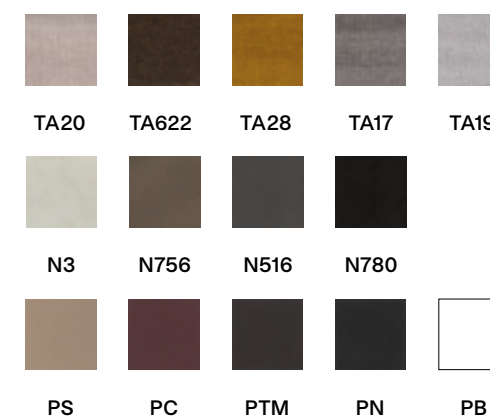

Opera

designed by
Radice & Orlandini • Patented

Misure / Dimensions cm

83 52 55 49

Finiture / Finishes

Rivestimento
Upholstery

Diana

Maxim-160
98x160 (+45+45) cm
→ P. 62